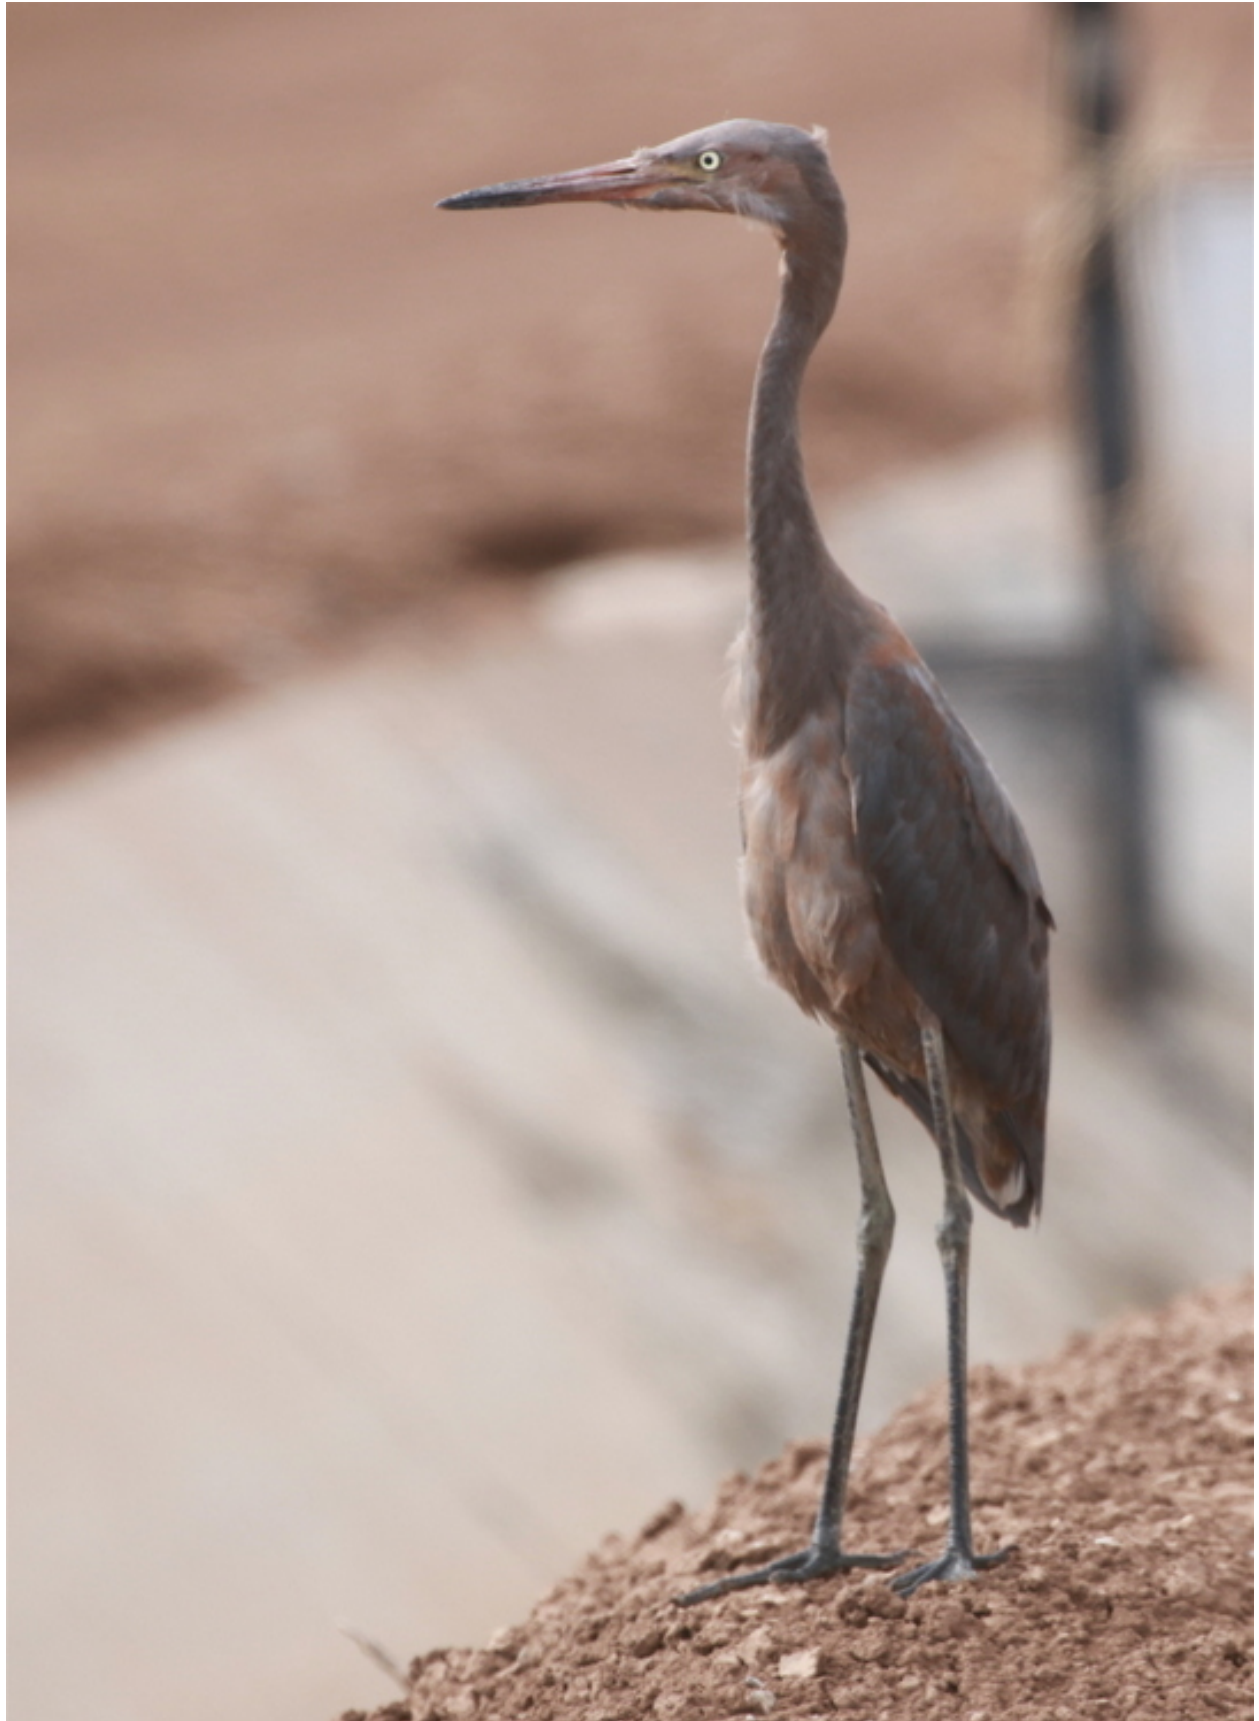

## **Reddish Egret (*Egretta rufescens*), Santa Cruz Flats, Pinal County**

This Reddish Egret was found and photographed by Doug Jenness on 23 July 2020 and also photographed by Dave Stejskal on the same day.

Rare and increasing summer/fall visitor in Arizona. Nearly all records pertain to juveniles and are likely from nesting areas along the Sea of Cortez (Gulf of California) in Mexico. This is the seventh record from Pinal County.

A medium-sized heron. Juveniles/immatures have an overall odd, creamy dark gray coloration with patchy pale rusty tones to head, neck, breast and wings; dark legs and bill; contrasting pale eyes. The distinct pink base to the bill of this bird may indicate a second-year.

*23 July 2020, photo by Doug Jenness*

*23 July 2020, photo by Dave Stejskal*

**All photos are copyrighted© by photographer**

*Submitted on 23 July 2020*